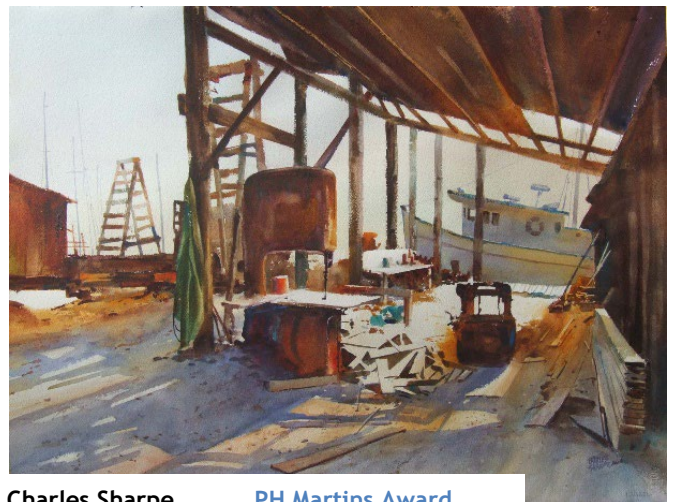

April Rimpo
Full Swing

Seth Rouser
Euphoria

Karen Schaaf
Dadcore

Susie Schreiber
Reunion 2020

Holbein Award

Tammy Seymour **Cheap Joe's Award**
It is not about the Fish!

Charles Sharpe
Repair Shed

PH Martins Award