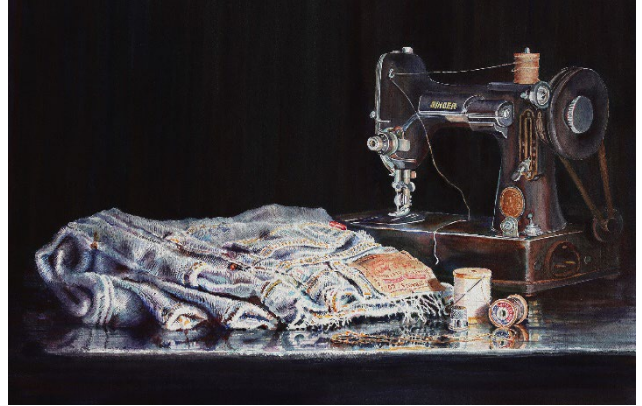

Rebecca Mentz
Gauging the Catch

Dean Mitchell
Pondering **Georgia Watercolor Society Award**

Audrey Montgomery
Beyond Repair

Steven Morris
*Nest with Purple
Polka Dots*

24

Donna Morrison
A Full Net

Verena Murvin
*Apple Blossom
Time*